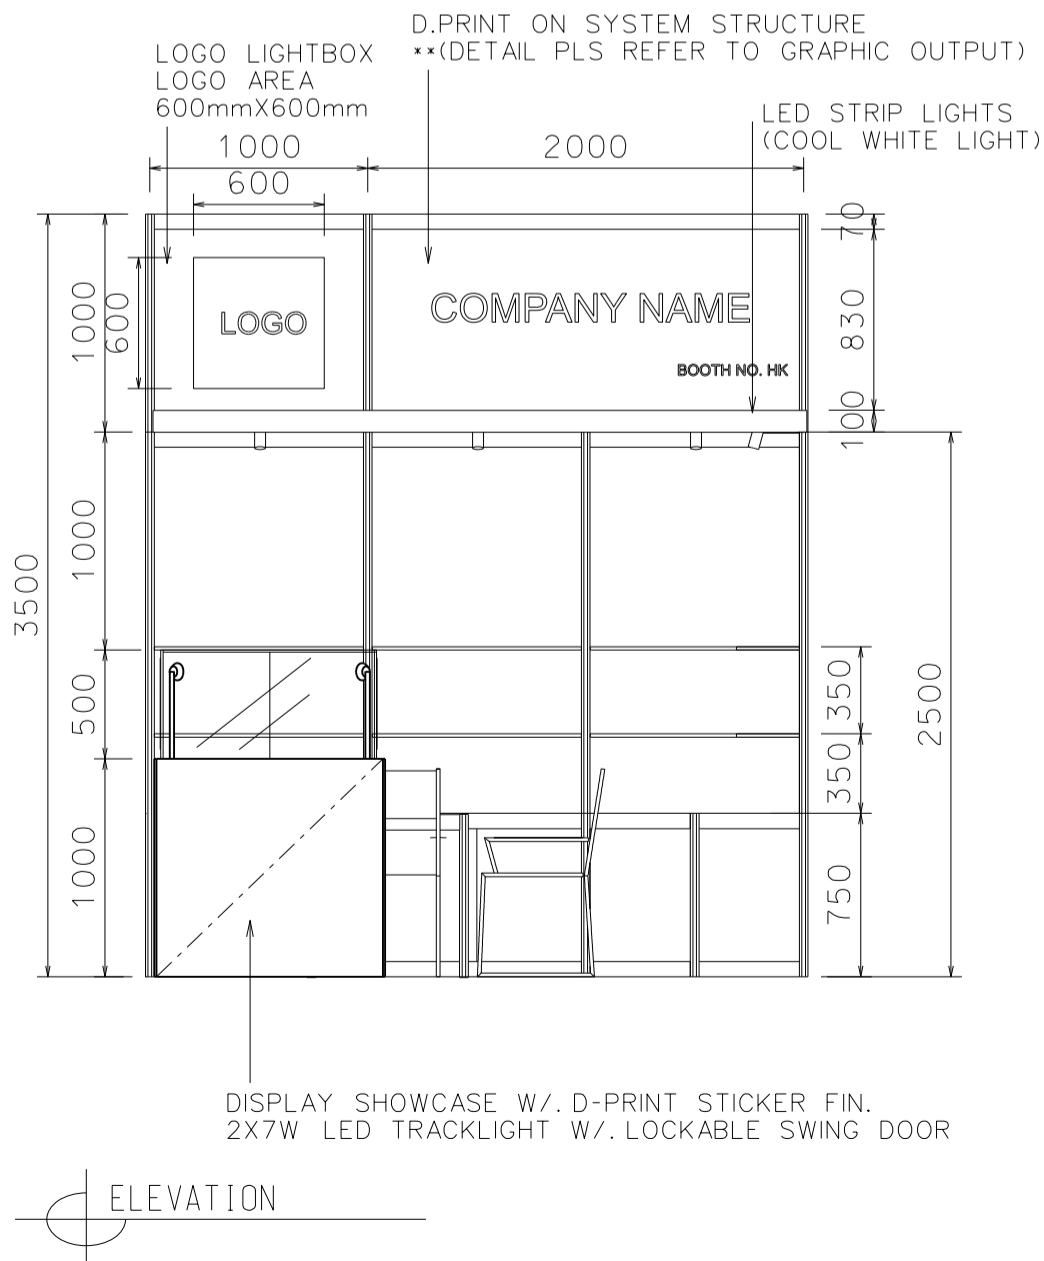

3M X 3M DELUXE BOOTH

三米乘三米標準豪華攤位

BOOTH SPECIFICATIONS		QTY.
	DISPLAY SHOWCASE W/. STICKER FIN AND 2 X 7W LED TRACKLIGHT	1
	SQUARE MEETING TABLE (0.7m X 0.7m X 0.75mH)	1
	LOCKABLE CABINET 0.5mD x 1mW x 0.75mH	4.5
	300D GLASS SHELF	10
	BLACK LEATHER CHAIR	3
	13W LED LAMP LONGARMED SPOTLIGHT (YELLOW LIGHT)	6
	500W SOCKET	1
	RUBBISH BIN	1
	CARPET	9SQM