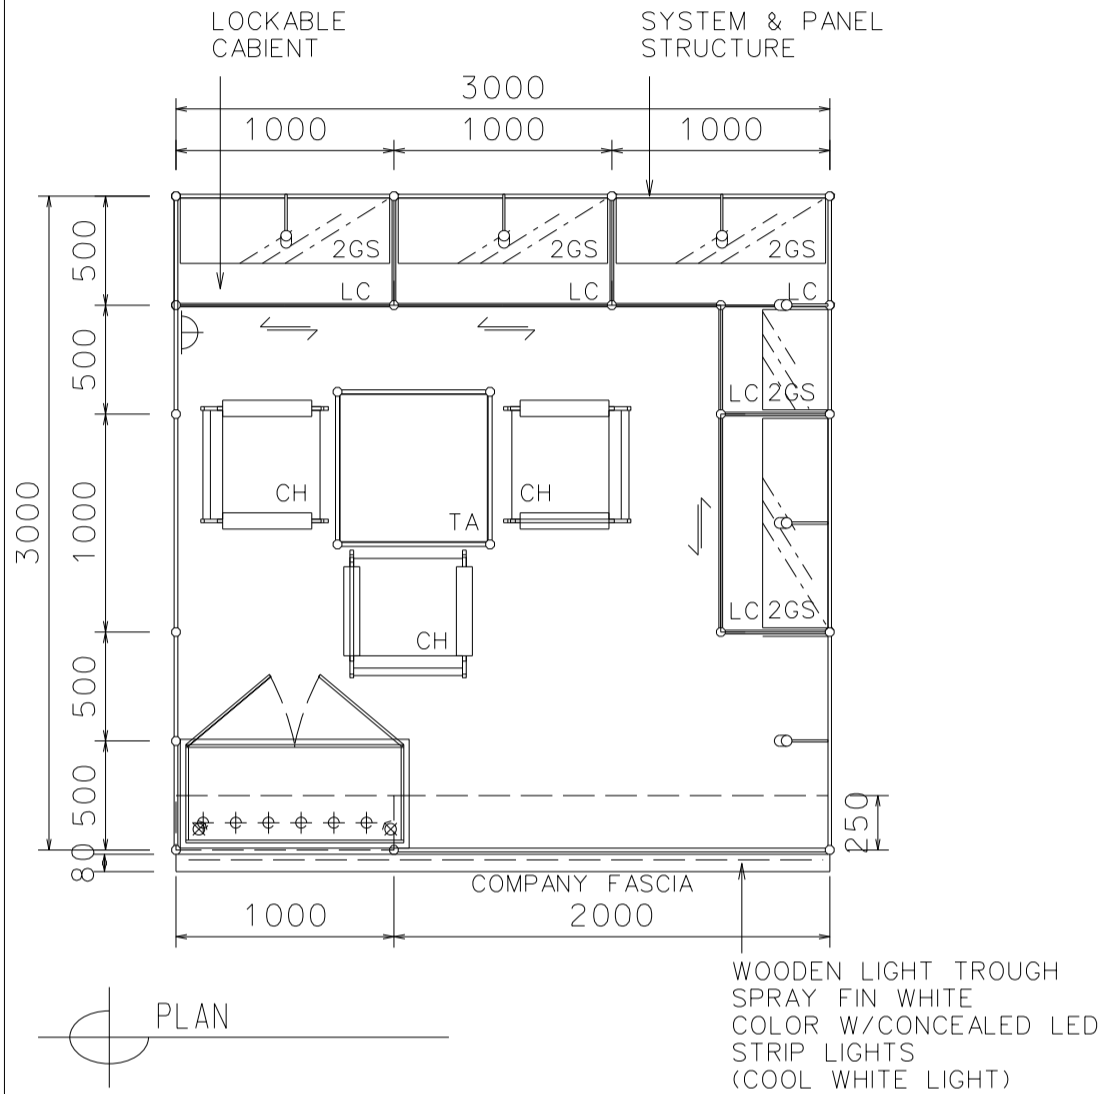

3M X 3M DELUXE BOOTH

三米乘三米標準豪華攤位

BOOTH SPECIFICATIONS		QTY.
	DISPLAY SHOWCASE W/. STICKER FIN AND 2 X 7W LED TRACKLIGHT	1
	SQUARE MEETING TABLE (0.7m X 0.7m X 0.75mH)	1
	LOCKABLE CABINET 0.5mD x 1mW x 0.75mH	4.5
	300D GLASS SHELF	10
	BLACK LEATHER CHAIR	3
	13W LED LAMP LONGARMED SPOTLIGHT (YELLOW LIGHT)	6
	500W SOCKET	1
	RUBBISH BIN	1
	CARPET	9SQM