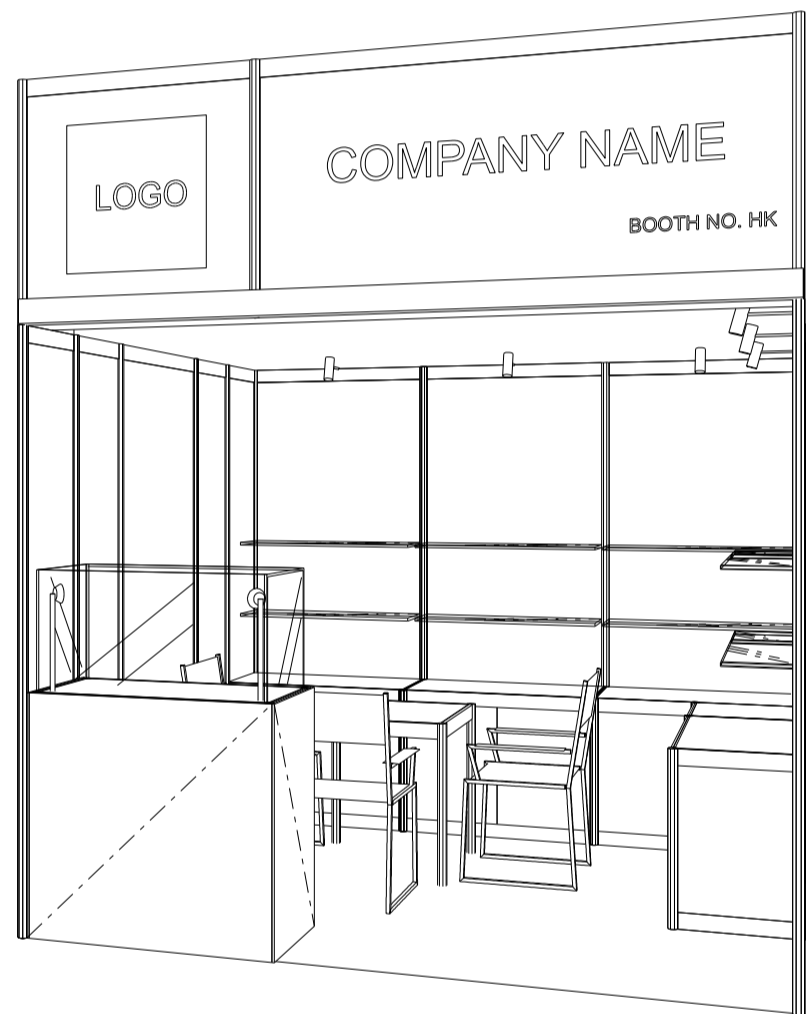

3M X 3M DELUXE BOOTH

三米乘三米標準豪華攤位

BOOTH SPECIFICATIONS		QTY.
	DISPLAY SHOWCASE W/. STICKER FIN AND 2 X 7W LED TRACKLIGHT	1
	SQUARE MEETING TABLE (0.7m X 0.7m X 0.75mH)	1
	LOCKABLE CABINET 0.5mD x 1mW x 0.75mH	4.5
	300D GLASS SHELF	10
	BLACK LEATHER CHAIR	3
	13W LED LAMP LONGARMED SPOTLIGHT (YELLOW LIGHT)	6
	500W SOCKET	1
	RUBBISH BIN	1
	CARPET	9SQM