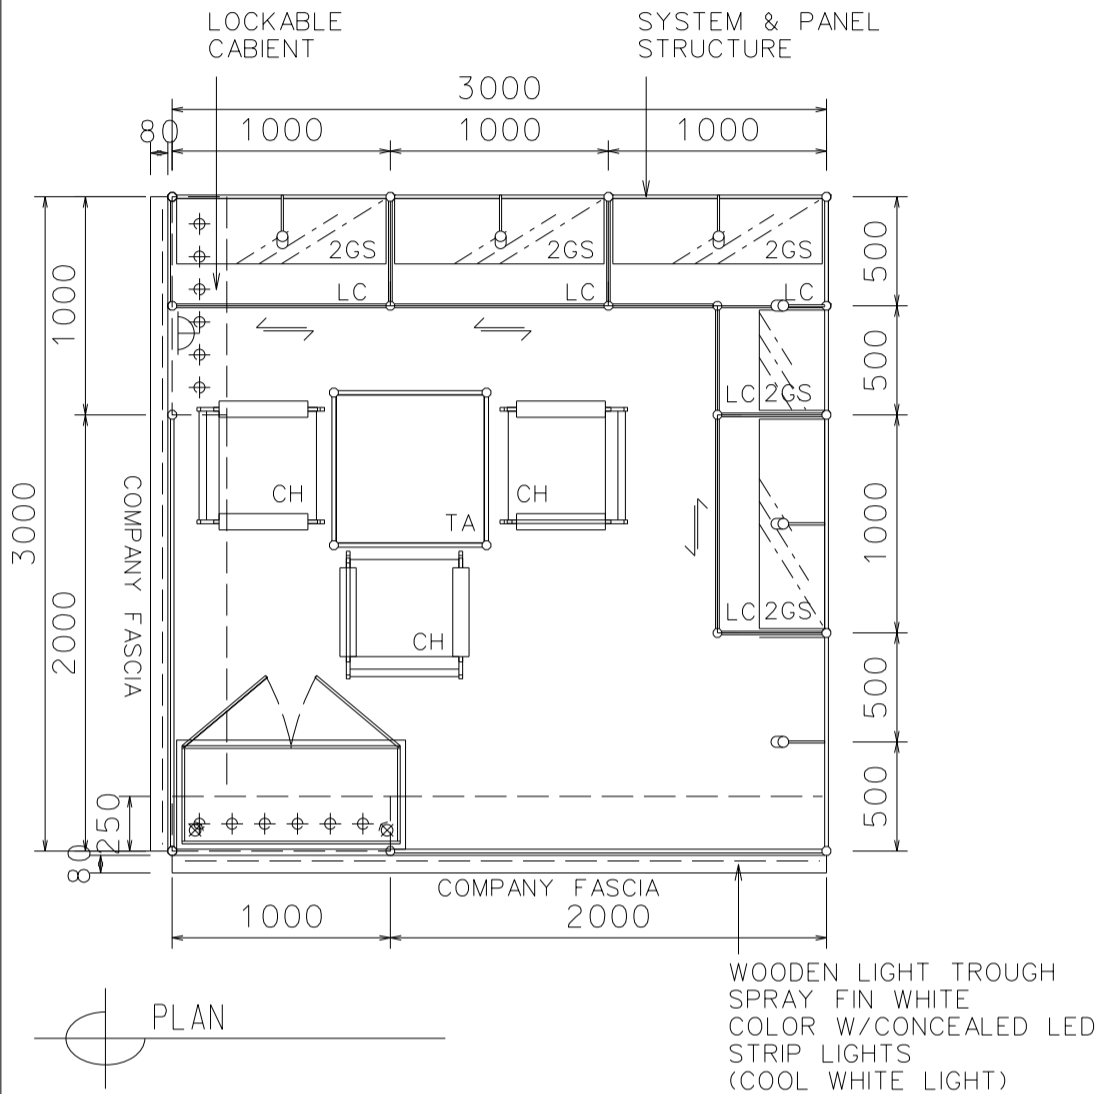

3M X 3M DELUXE LEFT CORNER BOOTH

三米乘三米左邊角位豪華攤位

BOOTH SPECIFICATIONS		QTY.
	DISPLAY SHOWCASE W/. STICKER FIN AND 2 X 7W LED TRACKLIGHT	1
	SQUARE MEETING TABLE (0.7m X 0.7m X 0.75mH)	1
	LOCKABLE CABINET 0.5mD x 1mW x 0.75mH	4.5
	300D GLASS SHELF	10
	BLACK LEATHER CHAIR	3
	13W LED LAMP LONGARMED SPOTLIGHT (YELLOW LIGHT)	6
	500W SOCKET	1
	RUBBISH BIN	1
	CARPET	9SQM