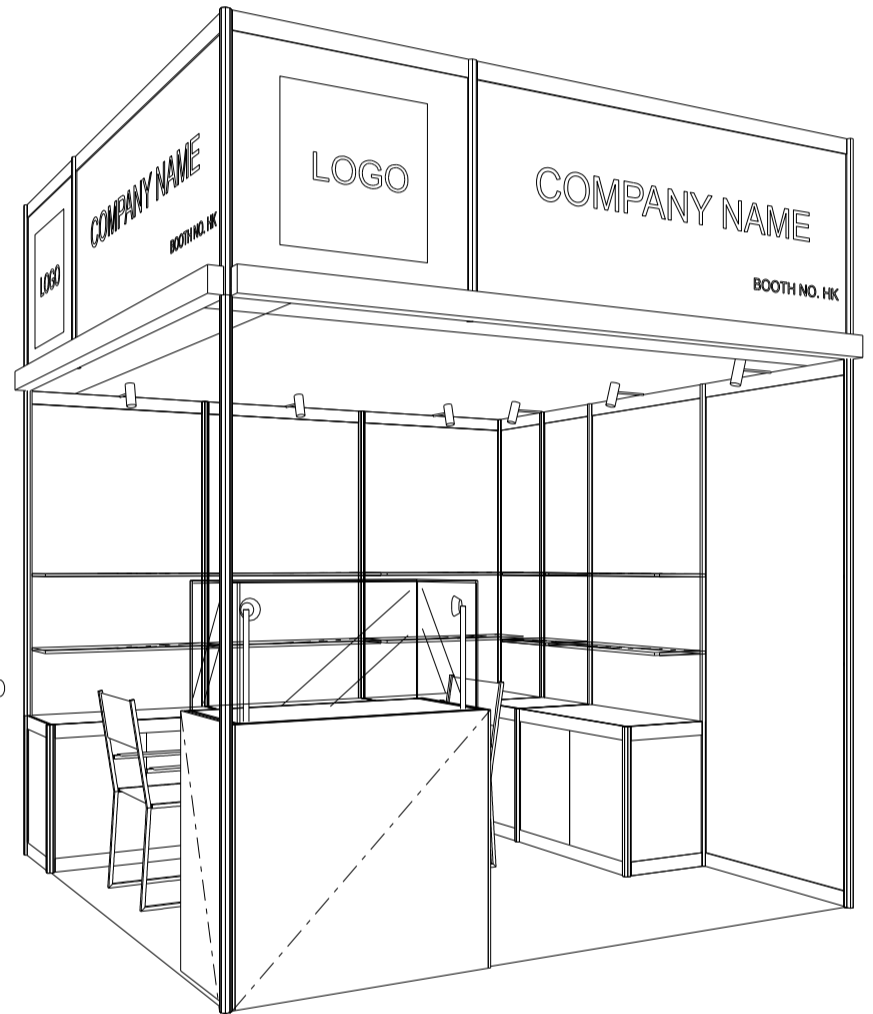

3M X 3M DELUXE LEFT CORNER BOOTH

三米乘三米左邊角位豪華攤位

BOOTH SPECIFICATIONS		QTY.
	DISPLAY SHOWCASE W/. STICKER FIN AND 2 X 7W LED TRACKLIGHT	1
	SQUARE MEETING TABLE (0.7m X 0.7m X 0.75mH)	1
	LOCKABLE CABINET 0.5mD x 1mW x 0.75mH	4.5
	300D GLASS SHELF	10
	BLACK LEATHER CHAIR	3
	13W LED LAMP LONGARMED SPOTLIGHT (YELLOW LIGHT)	6
	500W SOCKET	1
	RUBBISH BIN	1
	CARPET	9SQM