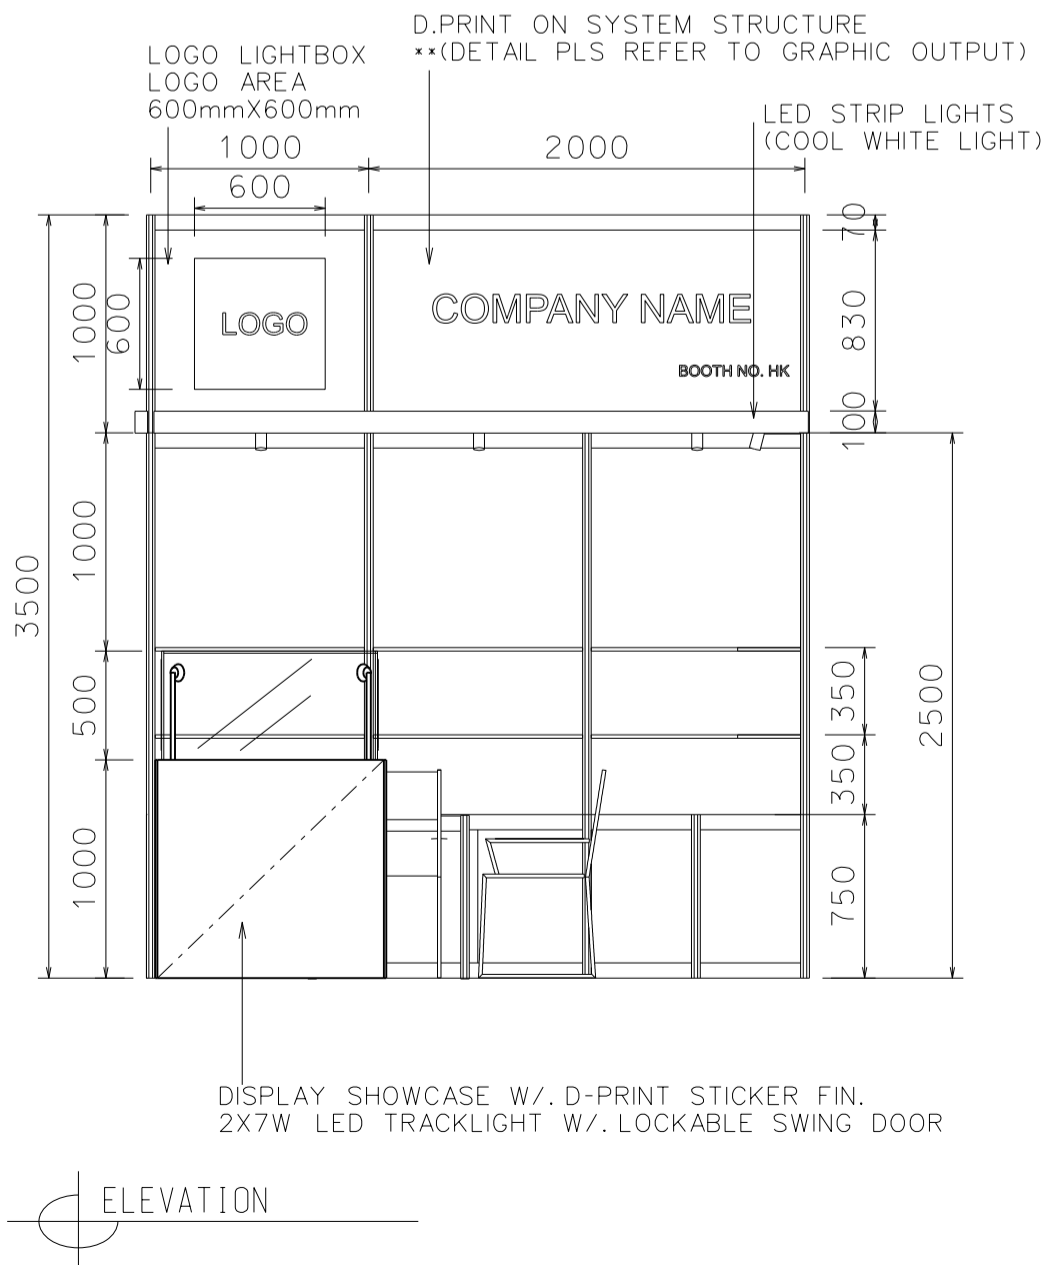

3M X 3M DELUXE LEFT CORNER BOOTH

三米乘三米左邊角位豪華攤位

BOOTH SPECIFICATIONS		QTY.
	DISPLAY SHOWCASE W/. STICKER FIN AND 2 X 7W LED TRACKLIGHT	1
	SQUARE MEETING TABLE (0.7m X 0.7m X 0.75mH)	1
	LOCKABLE CABINET 0.5mD x 1mW x 0.75mH	4.5
	300D GLASS SHELF	10
	BLACK LEATHER CHAIR	3
	13W LED LAMP LONGARMED SPOTLIGHT (YELLOW LIGHT)	6
	500W SOCKET	1
	RUBBISH BIN	1
	CARPET	9SQM