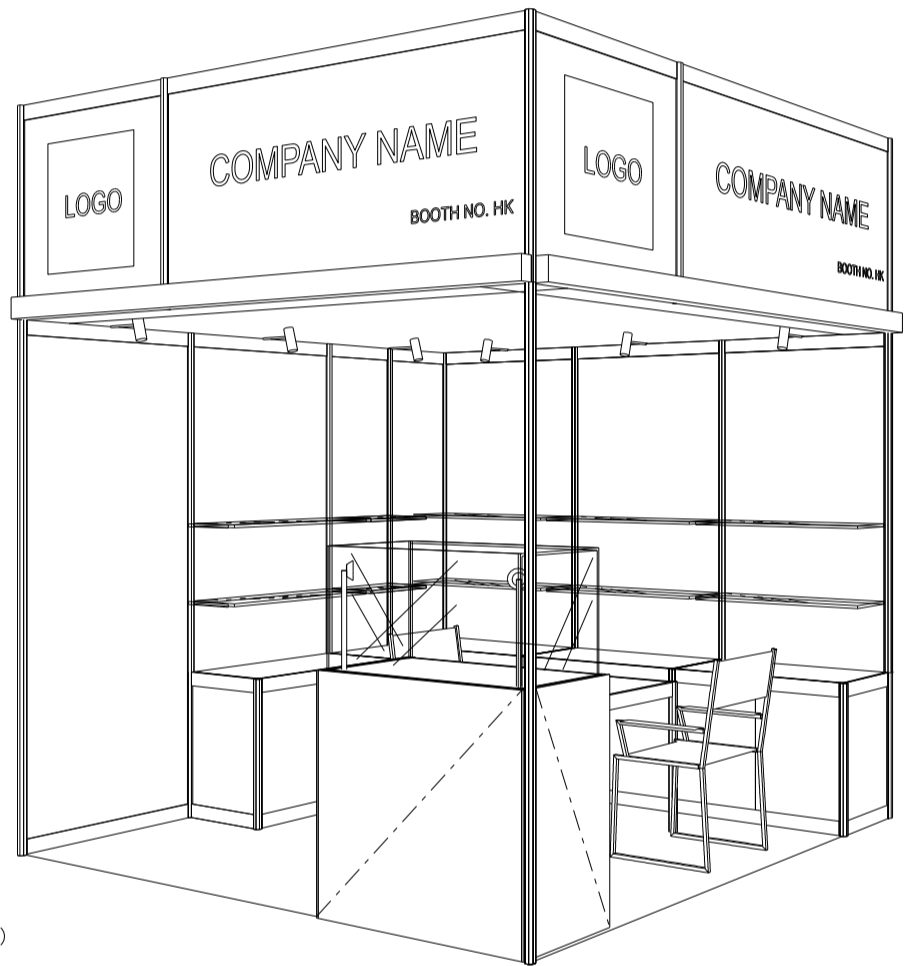

DELUXE PRINTPACK HONG KONG

香港奢侈品包裝展

3M X 3M DELUXE RIGHT CORNER BOOTH

三米乘三米右邊角位豪華攤位

BOOTH SPECIFICATIONS		QTY.
	DISPLAY SHOWCASE W/. STICKER FIN AND 2 X 7W LED TRACKLIGHT	1
	SQUARE MEETING TABLE (0.7m X 0.7m X 0.75mH)	1
	LOCKABLE CABINET 0.5mD x 1mW x 0.75mH	4.5
	300D GLASS SHELF	10
	BLACK LEATHER CHAIR	3
	13W LED LAMP LONGARMED SPOTLIGHT (YELLOW LIGHT)	6
	500W SOCKET	1
	RUBBISH BIN	1
	CARPET	9SQM

*The Hong Kong Trade Development Council reserves the right to change the configuration if necessary.

*如有需要，香港貿易發展局有權更改攤位結構。