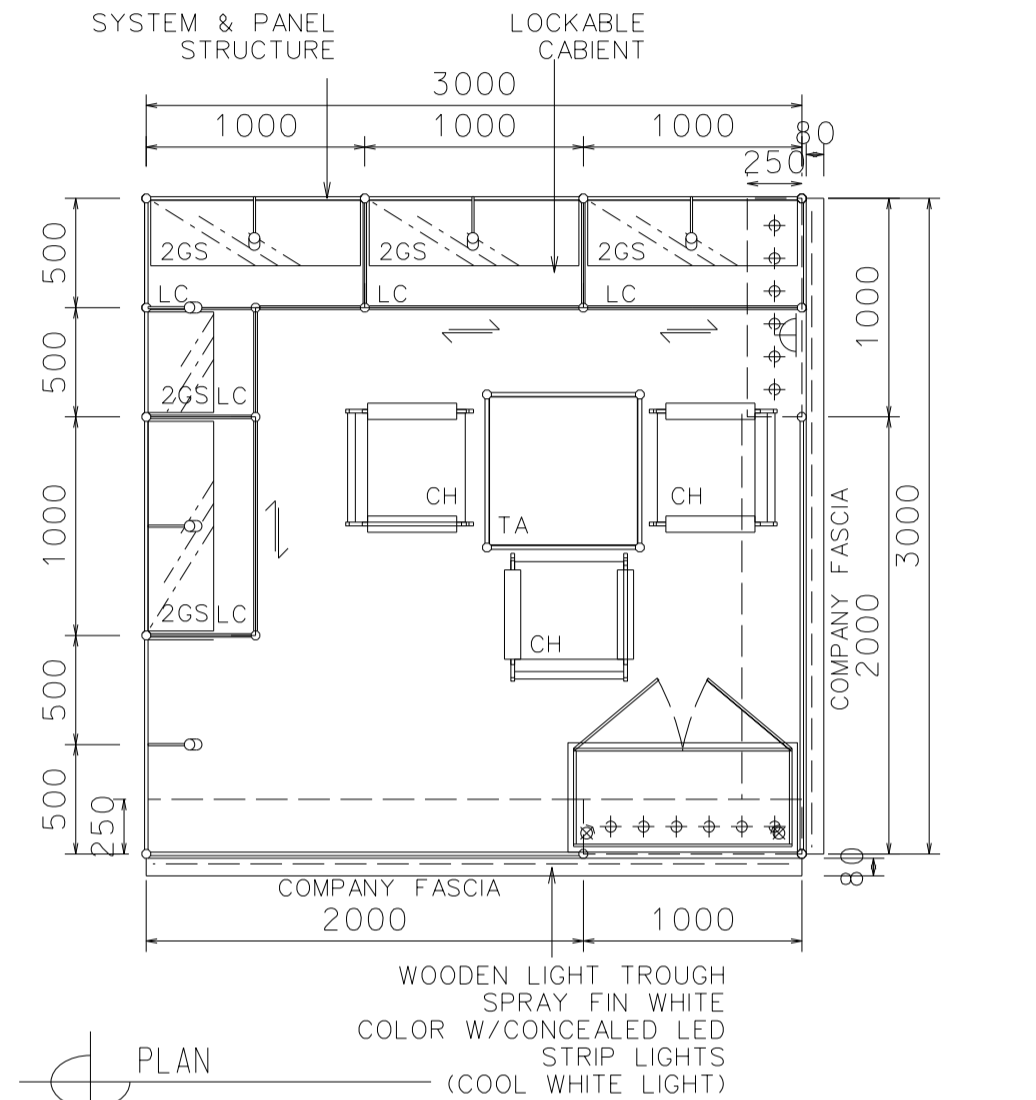

DELUXE PRINTPACK HONG KONG

香港奢侈品包裝展

3M X 3M DELUXE RIGHT CORNER BOOTH

三米乘三米右邊角位豪華攤位

BOOTH SPECIFICATIONS		QTY.
	DISPLAY SHOWCASE W/. STICKER FIN AND 2 X 7W LED TRACKLIGHT	1
	SQUARE MEETING TABLE (0.7m X 0.7m X 0.75mH)	1
	LOCKABLE CABINET 0.5mD x 1mW x 0.75mH	4.5
	300D GLASS SHELF	10
	BLACK LEATHER CHAIR	3
	13W LED LAMP LONGARMED SPOTLIGHT (YELLOW LIGHT)	6
	500W SOCKET	1
	RUBBISH BIN	1
	CARPET	9SQM