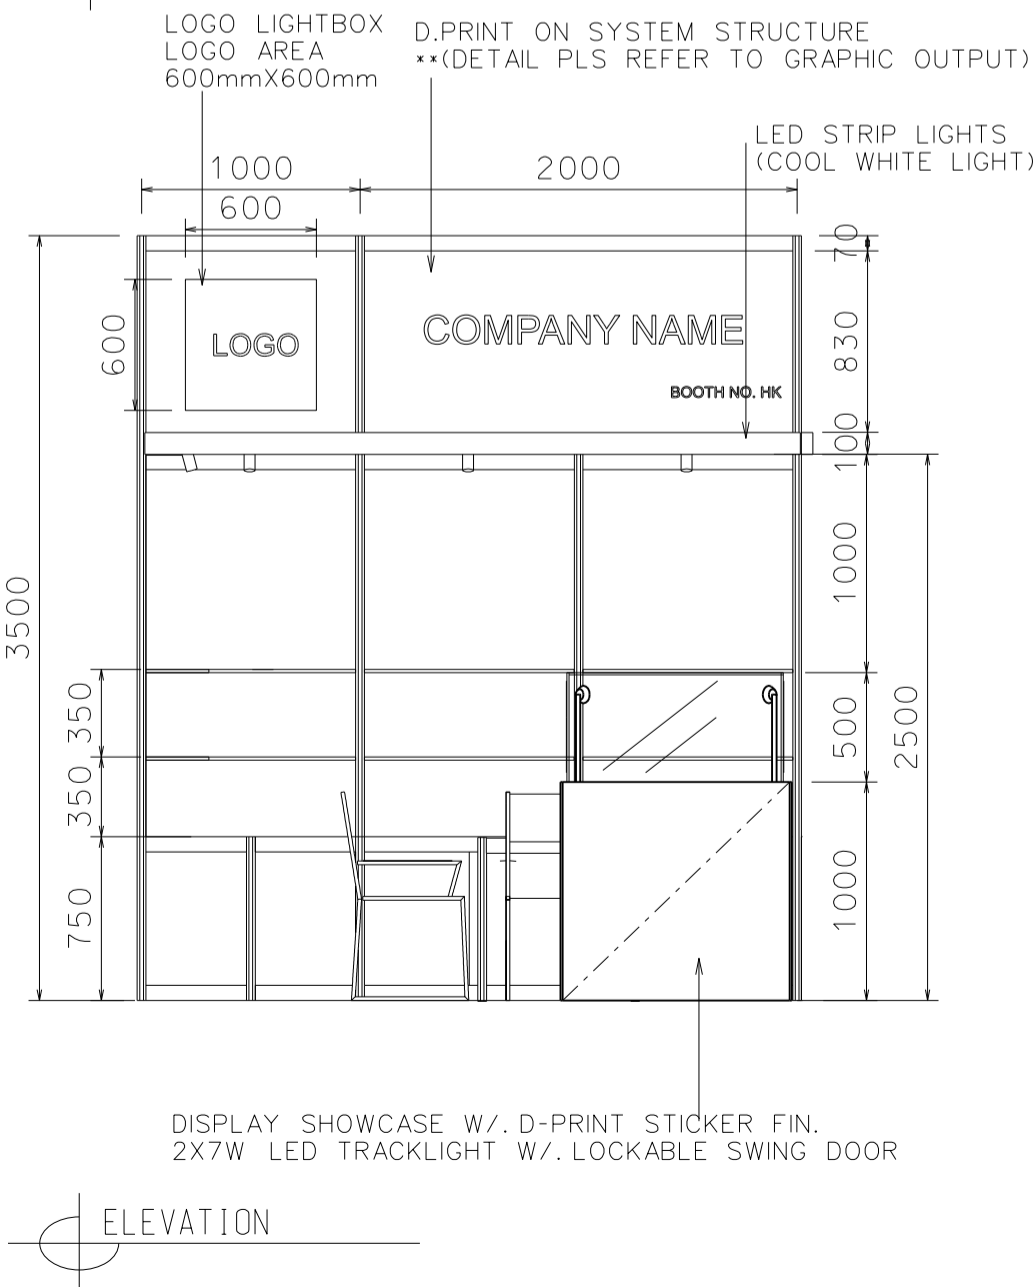

DELUXE PRINTPACK HONG KONG

香港奢侈品包裝展

3M X 3M DELUXE RIGHT CORNER BOOTH

三米乘三米右邊角位豪華攤位

BOOTH SPECIFICATIONS		QTY.
	DISPLAY SHOWCASE W/. STICKER FIN AND 2 X 7W LED TRACKLIGHT	1
	SQUARE MEETING TABLE (0.7m X 0.7m X 0.75mH)	1
	LOCKABLE CABINET 0.5mD x 1mW x 0.75mH	4.5
	300D GLASS SHELF	10
	BLACK LEATHER CHAIR	3
	13W LED LAMP LONGARMED SPOTLIGHT (YELLOW LIGHT)	6
	500W SOCKET	1
	RUBBISH BIN	1
	CARPET	9SQM