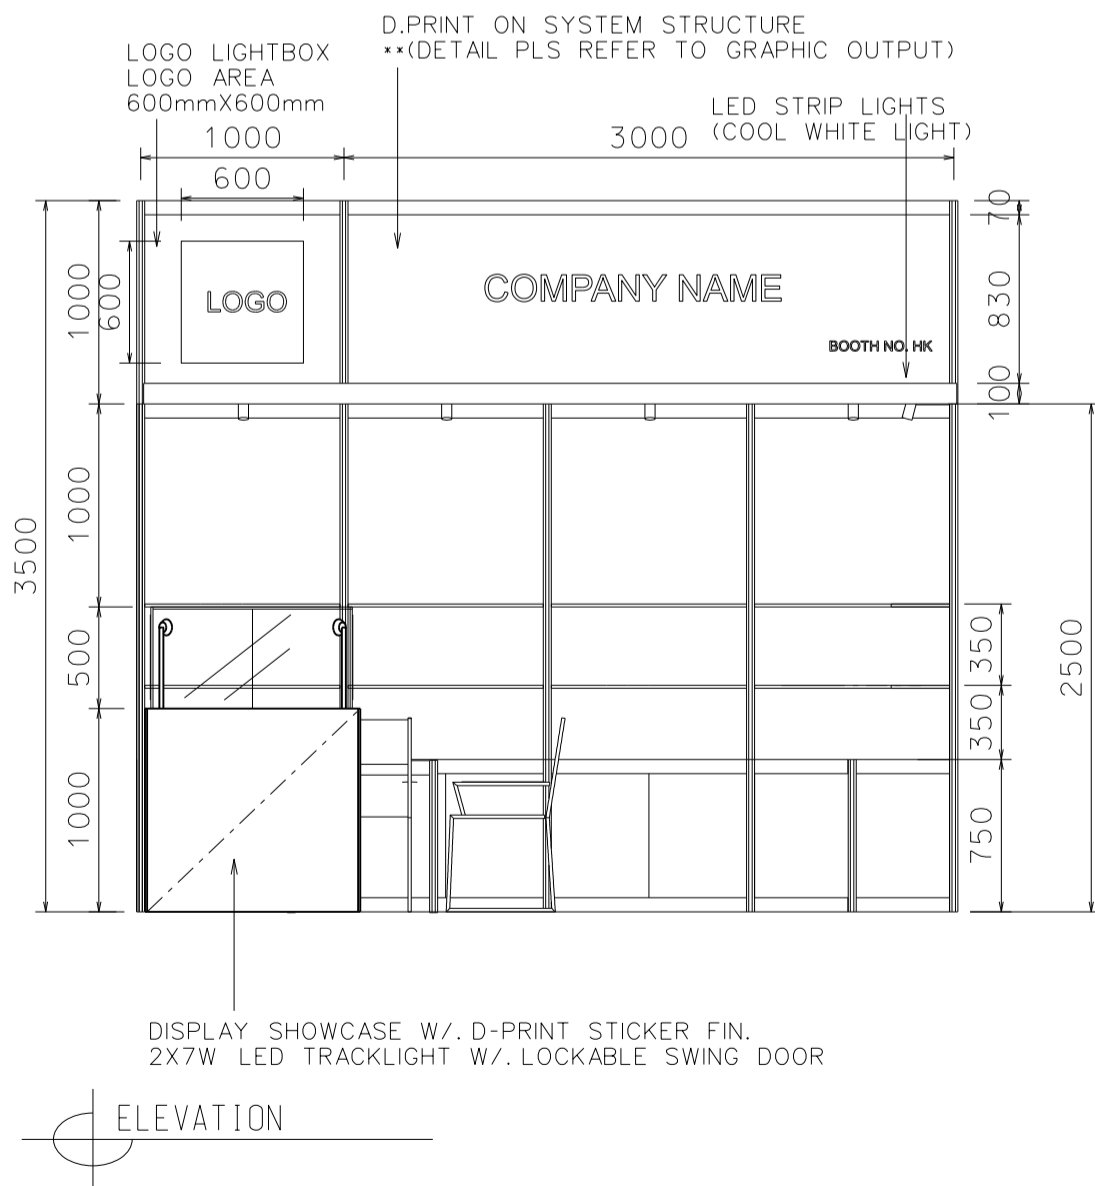

DELUXE PRINTPACK HONG KONG

香港奢侈品包裝展

4M X 3M DELUXE BOOTH

四米乘三米豪華攤位

BOOTH SPECIFICATIONS		QTY.
	DISPLAY SHOWCASE W/. STICKER FIN AND 2 X 7W LED TRACKLIGHT	1
	SQUARE MEETING TABLE (0.7m X 0.7m X 0.75mH)	1
	LOCKABLE CABINET 0.5mD x 1mW x 0.75mH	5.5
	300D GLASS SHELF	12
	BLACK LEATHER CHAIR	3
	13W LED LAMP LONGARMED SPOTLIGHT (YELLOW LIGHT)	7
	500W SOCKET	1
	RUBBISH BIN	1
	CARPET	12SQM