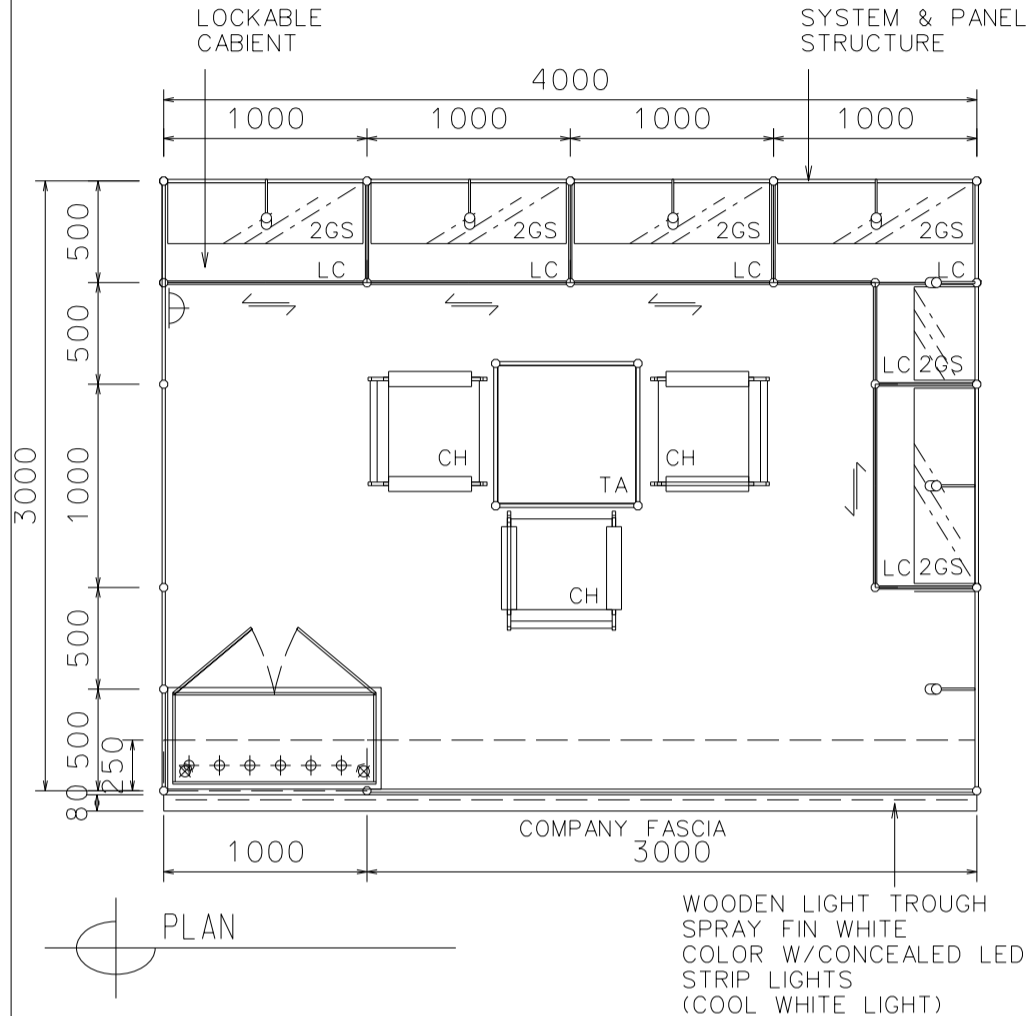

DELUXE PRINTPACK HONG KONG

香港奢侈品包裝展

4M X 3M DELUXE BOOTH

四米乘三米豪華攤位

BOOTH SPECIFICATIONS		QTY.
	DISPLAY SHOWCASE W/. STICKER FIN AND 2 X 7W LED TRACKLIGHT	1
	SQUARE MEETING TABLE (0.7m X 0.7m X 0.75mH)	1
	LOCKABLE CABINET 0.5mD x 1mW x 0.75mH	5.5
	300D GLASS SHELF	12
	BLACK LEATHER CHAIR	3
	13W LED LAMP LONGARMED SPOTLIGHT (YELLOW LIGHT)	7
	500W SOCKET	1
	RUBBISH BIN	1
	CARPET	12SQM