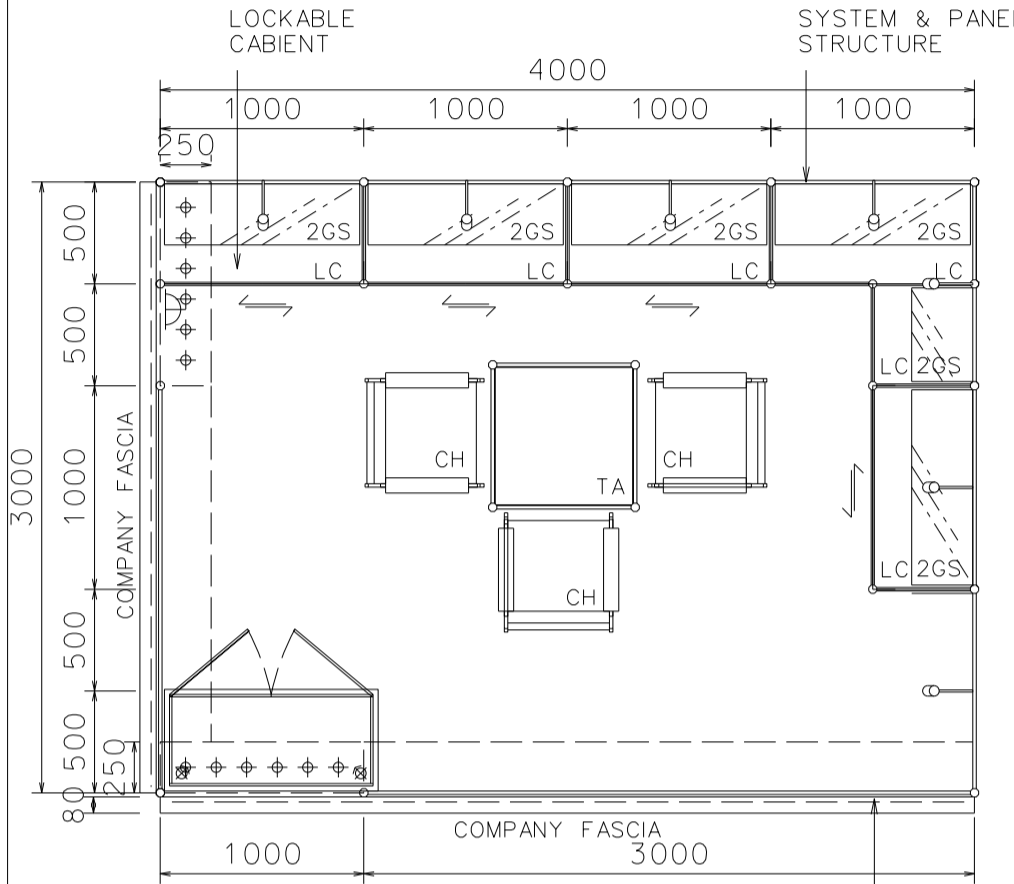

4M X 3M DELUXE LEFT CORNER BOOTH

四米乘三米左邊角位豪華攤位

PLAN

WOODEN LIGHT TROUGH
SPRAY FIN WHITE
COLOR W/ CONCEALED LED
STRIP LIGHTS
(COOL WHITE LIGHT)

PERSPECTIVE

ELEVATION

DISPLAY SHOWCASE W/. D-PRINT STICKER FIN.
2X7W LED TRACKLIGHT W/. LOCKABLE SWING DOOR

BOOTH SPECIFICATIONS		QTY.
	DISPLAY SHOWCASE W/. STICKER FIN AND 2 X 7W LED TRACKLIGHT	1
	SQUARE MEETING TABLE (0.7m X 0.7m X 0.75mH)	1
	LOCKABLE CABINET 0.5mD x 1mW x 0.75mH	5.5
	300D GLASS SHELF	12
	BLACK LEATHER CHAIR	3
	13W LED LAMP LONGARMED SPOTLIGHT (YELLOW LIGHT)	7
	500W SOCKET	1
	RUBBISH BIN	1
	CARPET	12SQM