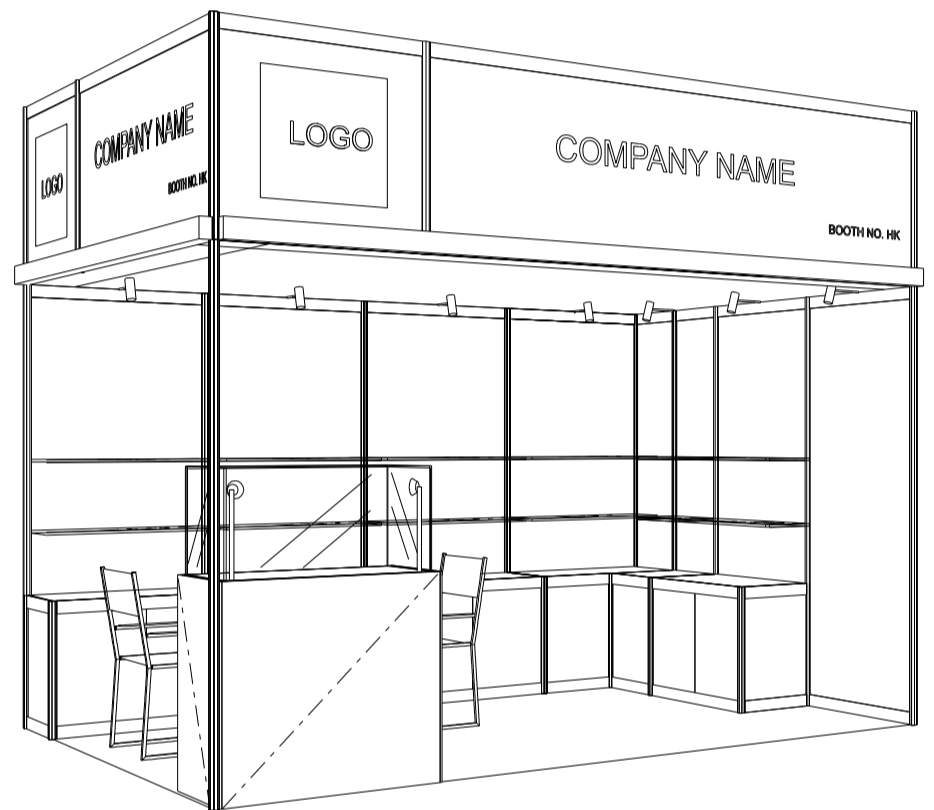

4M X 3M DELUXE LEFT CORNER BOOTH

四米乘三米左邊角位豪華攤位

PLAN

WOODEN LIGHT TROUGH
SPRAY FIN WHITE
COLOR W/ CONCEALED LED
STRIP LIGHTS
(COOL WHITE LIGHT)

PERSPECTIVE

ELEVATION

DISPLAY SHOWCASE W/. D-PRINT STICKER FIN.
2X7W LED TRACKLIGHT W/. LOCKABLE SWING DOOR

BOOTH SPECIFICATIONS		QTY.
	DISPLAY SHOWCASE W/. STICKER FIN AND 2 X 7W LED TRACKLIGHT	1
	SQUARE MEETING TABLE (0.7m X 0.7m X 0.75mH)	1
	LOCKABLE CABINET 0.5mD x 1mW x 0.75mH	5.5
	300D GLASS SHELF	12
	BLACK LEATHER CHAIR	3
	13W LED LAMP LONGARMED SPOTLIGHT (YELLOW LIGHT)	7
	500W SOCKET	1
	RUBBISH BIN	1
	CARPET	12SQM