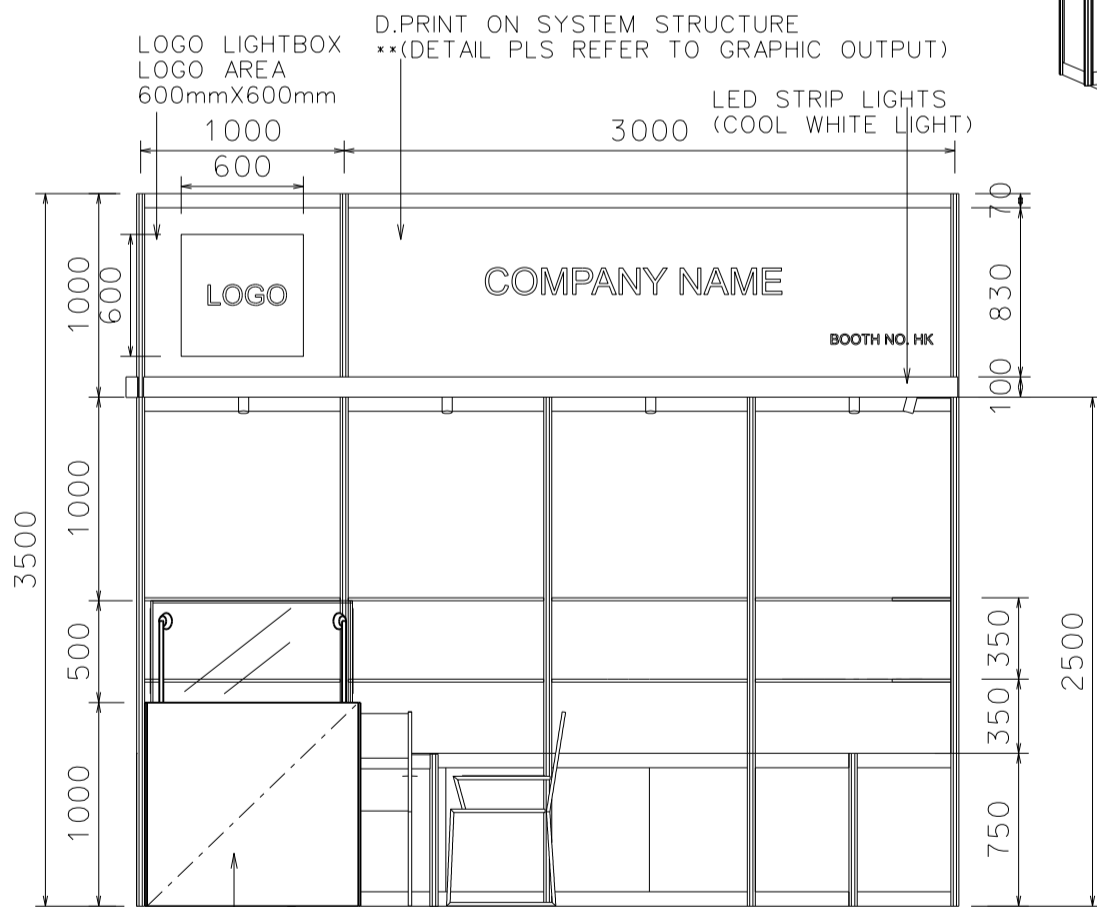

4M X 3M DELUXE LEFT CORNER BOOTH

四米乘三米左邊角位豪華攤位

PLAN

WOODEN LIGHT TROUGH
SPRAY FIN WHITE
COLOR W/ CONCEALED LED
STRIP LIGHTS
(COOL WHITE LIGHT)

PERSPECTIVE

ELEVATION

DISPLAY SHOWCASE W/. D-PRINT STICKER FIN.
2X7W LED TRACKLIGHT W/. LOCKABLE SWING DOOR

BOOTH SPECIFICATIONS		QTY.
	DISPLAY SHOWCASE W/. STICKER FIN AND 2 X 7W LED TRACKLIGHT	1
	SQUARE MEETING TABLE (0.7m X 0.7m X 0.75mH)	1
	LOCKABLE CABINET 0.5mD x 1mW x 0.75mH	5.5
	300D GLASS SHELF	12
	BLACK LEATHER CHAIR	3
	13W LED LAMP LONGARMED SPOTLIGHT (YELLOW LIGHT)	7
	500W SOCKET	1
	RUBBISH BIN	1
	CARPET	12SQM