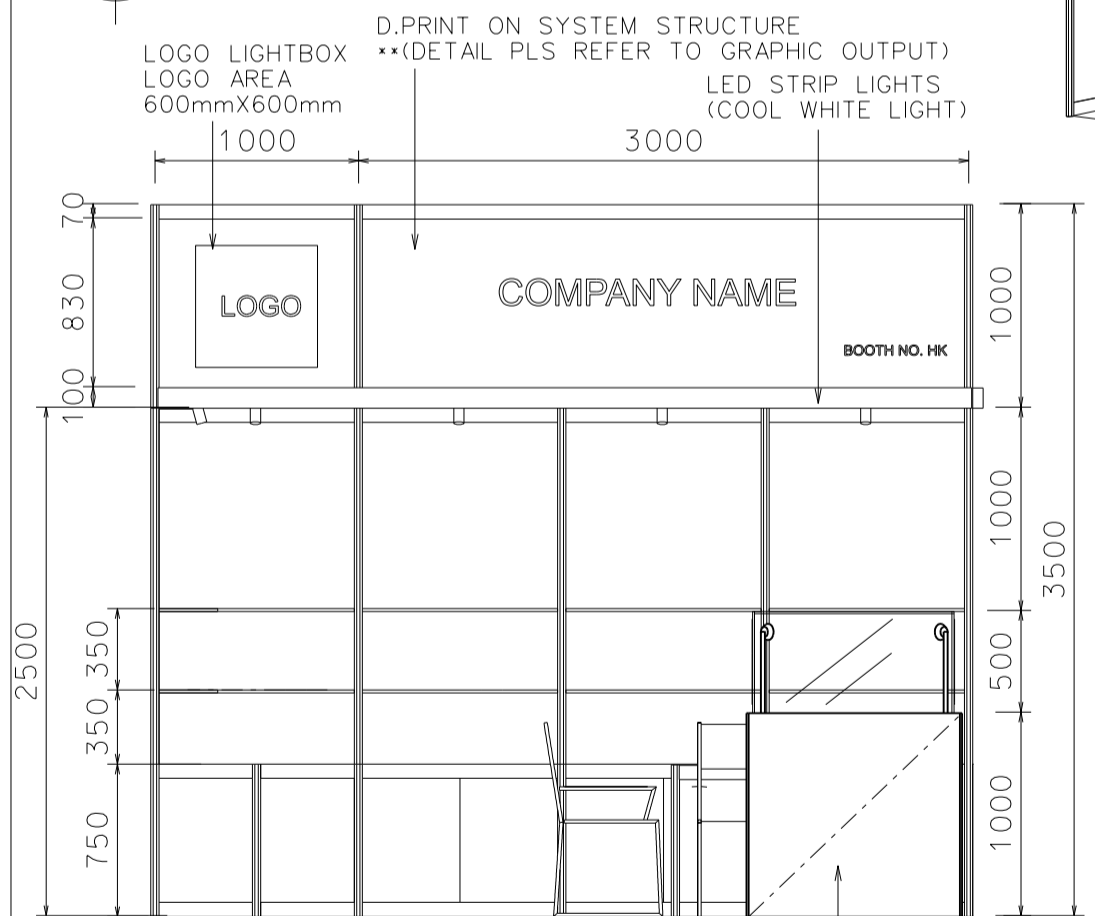

4M X 3M DELUXE RIGHT CORNER BOOTH

四米乘三米右邊角位豪華攤位

BOOTH SPECIFICATIONS		QTY.
	DISPLAY SHOWCASE W/. STICKER FIN AND 2 X 7W LED TRACKLIGHT	1
	SQUARE MEETING TABLE (0.7m X 0.7m X 0.75mH)	1
	LOCKABLE CABINET 0.5mD x 1mW x 0.75mH	5.5
	300D GLASS SHELF	12
	BLACK LEATHER CHAIR	3
	13W LED LAMP LONGARMED SPOTLIGHT (YELLOW LIGHT)	7
	500W SOCKET	1
	RUBBISH BIN	1
	CARPET	12SQM