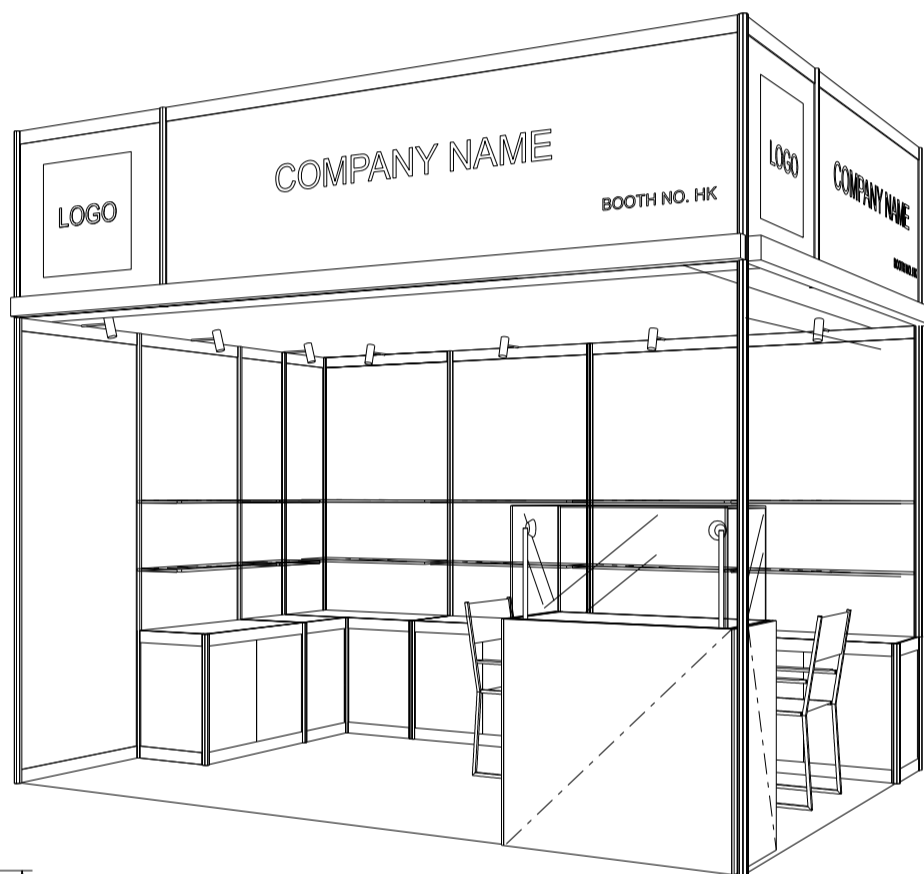

4M X 3M DELUXE RIGHT CORNER BOOTH

四米乘三米右邊角位豪華攤位

BOOTH SPECIFICATIONS		QTY.
	DISPLAY SHOWCASE W/. STICKER FIN AND 2 X 7W LED TRACKLIGHT	1
	SQUARE MEETING TABLE (0.7m X 0.7m X 0.75mH)	1
	LOCKABLE CABINET 0.5mD x 1mW x 0.75mH	5.5
	300D GLASS SHELF	12
	BLACK LEATHER CHAIR	3
	13W LED LAMP LONGARMED SPOTLIGHT (YELLOW LIGHT)	7
	500W SOCKET	1
	RUBBISH BIN	1
	CARPET	12SQM

*The Hong Kong Trade Development Council reserves the right to change the configuration if necessary.

*如有需要，香港貿易發展局有權更改攤位結構。