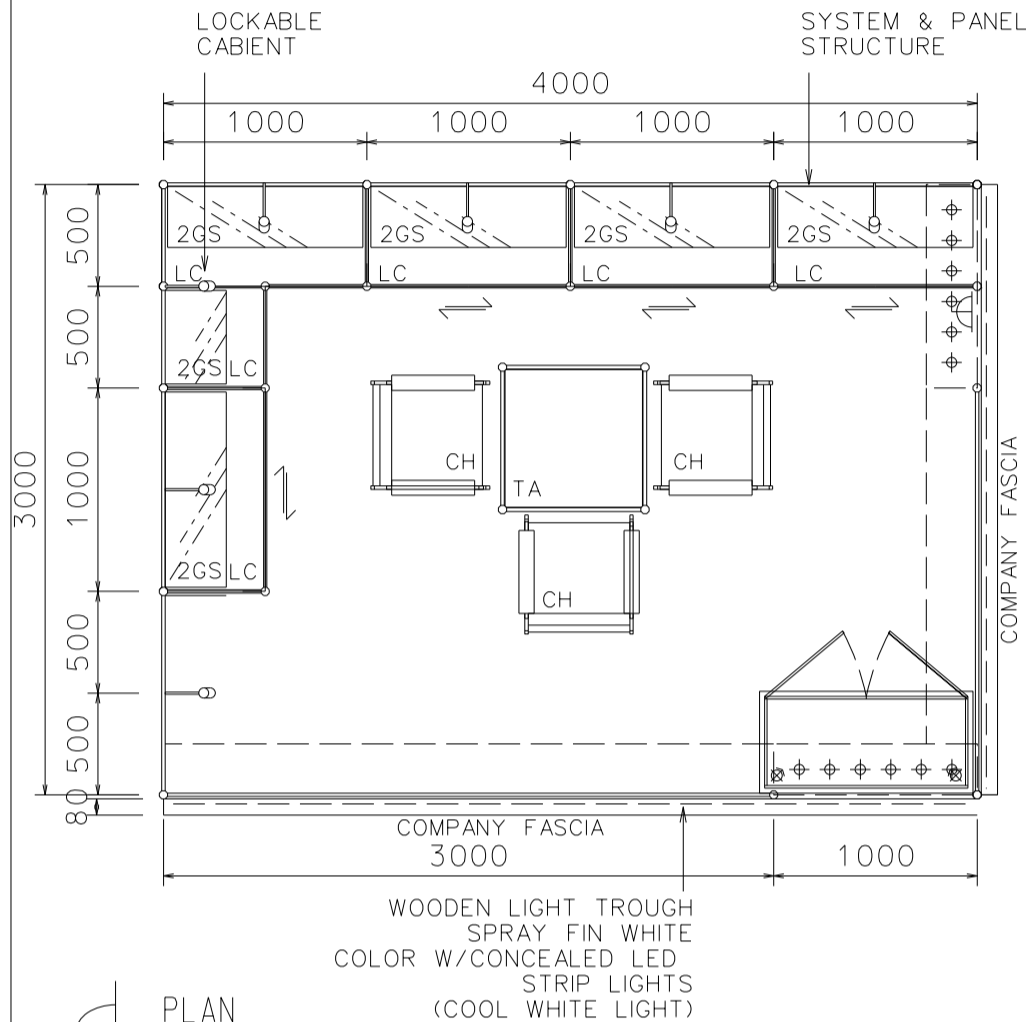

4M X 3M DELUXE RIGHT CORNER BOOTH

四米乘三米右邊角位豪華攤位

BOOTH SPECIFICATIONS		QTY.
	DISPLAY SHOWCASE W/. STICKER FIN AND 2 X 7W LED TRACKLIGHT	1
	SQUARE MEETING TABLE (0.7m X 0.7m X 0.75mH)	1
	LOCKABLE CABINET 0.5mD x 1mW x 0.75mH	5.5
	300D GLASS SHELF	12
	BLACK LEATHER CHAIR	3
	13W LED LAMP LONGARMED SPOTLIGHT (YELLOW LIGHT)	7
	500W SOCKET	1
	RUBBISH BIN	1
	CARPET	12SQM